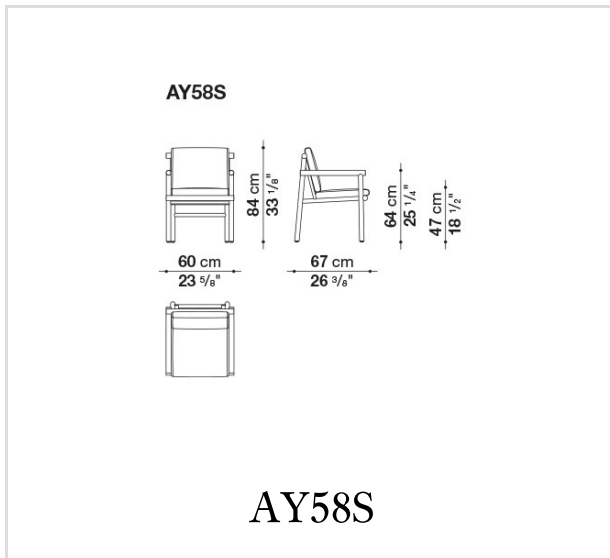

tessuto PES monospalmato su un lato PU

Rivestimento

tessuto in categorie limitate

Technical drawings

B&B Italia reserves the right to make technological and aesthetic improvements to its models, including changes to the sizes and materials, without notice. The technical drawings do not define the details of the product. The measurements shown are indicative and may undergo changes. In particular, the dimensions relevant to the padded parts are subject to usage tolerances over time caused by the normal adjustment of the padding. For the specific information, please contact the dealer closest to you.