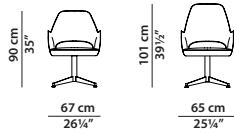

MADE IN ITALY

COLETTE OFFICE Roberto Lazzeroni

COLETTE OFFICE 67 x 65 h90/101

Base girevole in metallo verniciato nero con piedini fissi in ottone. Matte black-varnished metal revolving base with brass fixed feet.

COLETTE OFFICE 65 x 65 h90/101

Base girevole in metallo verniciato nero con rotelle. Matte black-varnished metal revolving base with wheels.