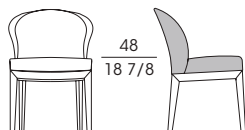

51071
Sedia in faggio esterno pelle
Chair in beech wood with external leather
cm 53 x 60 x h 81
in 20 7/8 x 23 5/8 x h 31 7/8

30 73 91 54