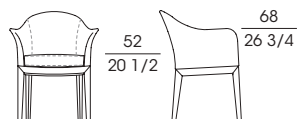

**SF 51040**  
Poltrona in faggio  
Armchair in beech wood  
cm 63 x 60 x h 81  
in 24 3/4 x 23 5/8 x h 32

**SF 51041**  
Poltrona in faggio esterno pelle  
Armchair in beech wood with external leather  
cm 63 x 60 x h 81  
in 24 3/4 x 23 5/8 x h 32

**SF 51050**  
Poltrona in faggio  
Armchair in beech wood  
cm 73 x 86 x h 77  
in 28 3/4 x 33 7/8 x h 30 3/8

**SF 51051**  
Poltrona in faggio esterno pelle  
Armchair in beech wood with external leather  
cm 73 x 86 x h 77  
in 28 3/4 x 33 7/8 x h 30 3/8