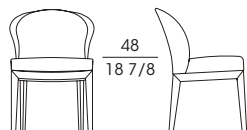

**SF 51040**  
Poltrona in faggio  
Armchair in beech wood  
cm 63 x 60 x h 81  
in 24 3/4 x 23 5/8 x h 32

**SF 51041**  
Poltrona in faggio esterno pelle  
Armchair in beech wood with external leather  
cm 63 x 60 x h 81  
in 24 3/4 x 23 5/8 x h 32

**SF 51050**  
Poltrona in faggio  
Armchair in beech wood  
cm 73 x 86 x h 77  
in 28 3/4 x 33 7/8 x h 30 3/8

**SF 51051**  
Poltrona in faggio esterno pelle  
Armchair in beech wood with external leather  
cm 73 x 86 x h 77  
in 28 3/4 x 33 7/8 x h 30 3/8

**SF 51060**  
Bergère in faggio  
Wing chair in beech wood  
cm 78 x 95 x h 100  
in 30 3/4 x 37 1/2 x h 39 3/8

**SF 51063**  
Bergère in faggio esterno pelle  
Wing chair in beech wood with external leather  
cm 78 x 95 x h 100  
in 30 3/4 x 37 1/2 x h 39 3/8

**SF 51061**  
Pouf in faggio  
Stool in beech wood  
cm 64 x 54 x h 42  
in 25 1/4 x 21 1/4 x h 16 1/2

**SF 51062**  
Poggiatesta per art. 51060-51063  
Headrest for item 51060-51063  
cm 39 x 7 x h 22  
in 15 3/8 x 2 3/4 x h 8 5/8