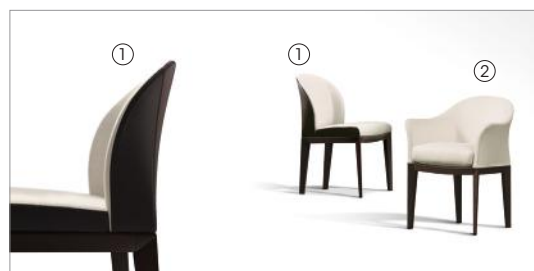

30 73 91 54

1 Normal 51071 leather 9122/lavello 8710 fin.54

2 Normal 51040 lavello 8710 fin.54