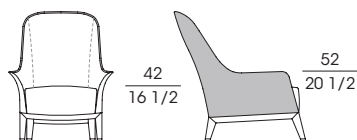

SF 51063
Bergère in faggio esterno pelle
Wing chair in beech wood with external leather
cm 78 x 95 x h 100
in 30 3/4 x 37 1/2 x h 39 3/8