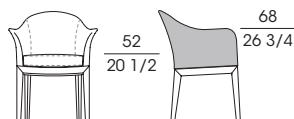

**SF 51040**  
Poltrona in faggio  
Armchair in beech wood  
cm 63 x 60 x h 81  
in 24 3/4 x 23 5/8 x h 32

**SF 51041**  
Poltrona in faggio esterno pelle  
Armchair in beech wood with external leather  
cm 63 x 60 x h 81  
in 24 3/4 x 23 5/8 x h 32

**SF 51050**  
Poltrona in faggio  
Armchair in beech wood  
cm 73 x 86 x h 77  
in 28 3/4 x 33 7/8 x h 30 3/8

**SF 51051**  
Poltrona in faggio esterno pelle  
Armchair in beech wood with external leather  
cm 73 x 86 x h 77  
in 28 3/4 x 33 7/8 x h 30 3/8