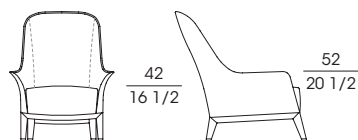

**SF 51040**  
Poltrona in faggio  
Armchair in beech wood  
cm 63 x 60 x h 81  
in 24 3/4 x 23 5/8 x h 32

**SF 51041**  
Poltrona in faggio esterno pelle  
Armchair in beech wood with external leather  
cm 63 x 60 x h 81  
in 24 3/4 x 23 5/8 x h 32

**SF 51050**  
Poltrona in faggio  
Armchair in beech wood  
cm 73 x 86 x h 77  
in 28 3/4 x 33 7/8 x h 30 3/8

**SF 51051**  
Poltrona in faggio esterno pelle  
Armchair in beech wood with external leather  
cm 73 x 86 x h 77  
in 28 3/4 x 33 7/8 x h 30 3/8