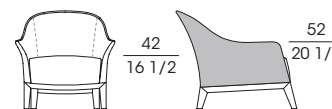

A series of armchairs, wing chairs with stool and chair with the base frame in polished solid beech wood and the back in compact rigid polyurethane and coldfoamed flexible polyurethane. The methacrylate seat has a non-deformable multi-density polyurethane cushion which is covered with fibre. The upholstery is available in fabric, leather, or in two colours, with the external side in leather and the internal one either in fabric or in leather. The armchairs and wing chairs have a completely removable upholstery, unlike the chair, and they have the foot-caps in moulded glazed nickel-plated metal, while the chair has foot-caps in black PVC.

**SF 51040**  
Poltrona in faggio  
Armchair in beech wood  
cm 63 x 60 x h 81  
in 24 3/4 x 23 5/8 x h 32

**SF 51041**  
Poltrona in faggio esterno pelle  
Armchair in beech wood with external leather  
cm 63 x 60 x h 81  
in 24 3/4 x 23 5/8 x h 32

**SF 51050**  
Poltrona in faggio  
Armchair in beech wood  
cm 73 x 86 x h 77  
in 28 3/4 x 33 7/8 x h 30 3/8

**SF 51051**  
Poltrona in faggio esterno pelle  
Armchair in beech wood with external leather  
cm 73 x 86 x h 77  
in 28 3/4 x 33 7/8 x h 30 3/8