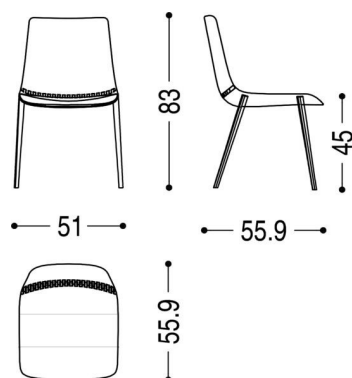

RIVA 1920
MATERIA

Sedia Materia
Materia Chair

Sedia Materia Soft
Materia Soft Chair

MATERIALI MATERIALS

ESSENZE E FINITURE WOODS AND FINISHINGS

ELEMENTI IN METALLO E FINITURE METAL ELEMENTS AND FINISHINGS

PELLE LEATHER