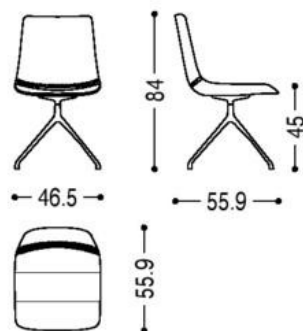

RIVA 1920
MATERIA

Sedia Materia
Materia Chair

Sedia Materia Soft
Materia Soft Chair

MATERIALI MATERIALS

ESSENZE E FINITURE WOODS AND FINISHINGS

ELEMENTI IN METALLO E FINITURE METAL ELEMENTS AND FINISHINGS

PELLE LEATHER