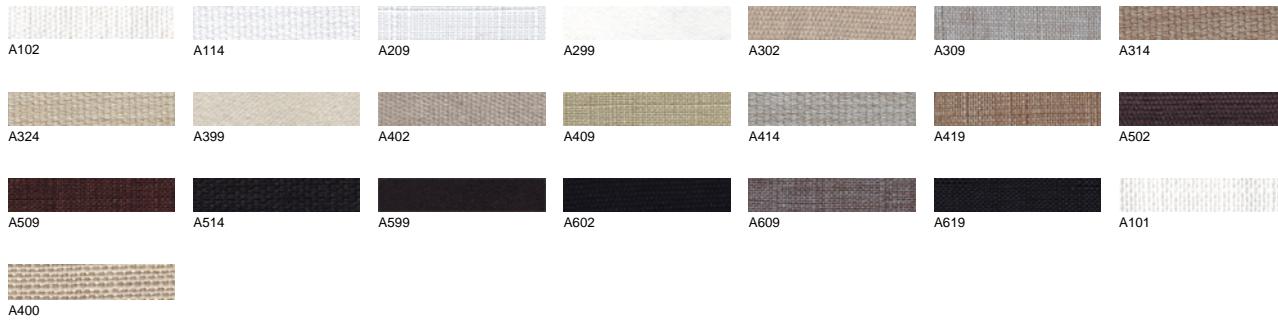

FINISHES: base

wood

FINISHES: seat

soft leather

crocodile soft leather

cat. A fabric

cat. B fabric

synthetic leather