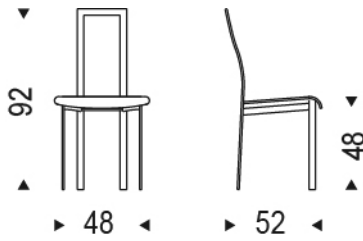

LARA

Design: Giorgio Cattelan

DIMENSIONS

49x52x92h

DESCRIPTION

Chair with steel frame, covered in leather as per sample card. Standard stitching.

FINISHES:

printed leather