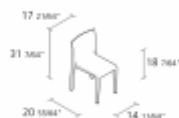

laleggera chair - 301

laleggera

design: **Riccardo Blumer**

Stacking chair with structure in solid maple or ash. Maple veneer, oak veneer, walnut or wenge; Internal support in injected polyurethane foam. Finish in colored stains in various colors.

Dimension

Year warranty: 5 years
Maximum number of chairs for stacking: 6
Maximum number of chairs for trolley stacking: 20
Boxes number: 1
Max.number pieces per a box: 5
Volume in m³: 0,4
Gross weight in Kg: 5,5