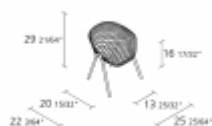

kobi chair - 040

kobi

design: Patrick Norguet

Chair with shell in enamelled or chromed steel; support belt and legs in stove enamelled aluminium.

Dimension

Year warranty: 10 years
 100% Recyclable
 Boxes number: 1
 Max.number pieces per a box: 1
 Volume in m³: 0,432
 Gross weight in Kg: 11,7

2D file

3D file

3D file

Finishes

steel

stove enamell. alum./steel

wood

for wood and rocking: