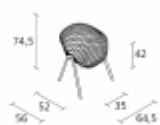

kobi chair - 040

kobi

design: Patrick Norguet

Chair with shell in enamelled or chromed steel; support belt and legs in stove enamelled aluminium.

Dimension

Year warranty: 10 years
 100% Recyclable
 Boxes number: 1
 Max.number pieces per a box: 1
 Volume in m³: 0,432
 Gross weight in Kg: 11,7

2D file

3D file

3D file

Finishes

steel

stove enamell. alum./steel

wood

for wood and rocking: