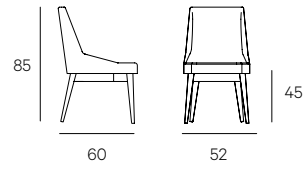

IS A CHAIR

DESIGN ISABELLA GENOVESE

HENGE

STRUCTURE

Beech wood base. Seat covered with leather or fabric from our range.

BASE FINISH

Varnished Black Eucalyptus.

TECHNICAL DATA

Cm 52x60x85h
Seat cm 45h

Cm 52x60x104h
Seat cm 45h

TECHNICAL DRAWINGS

Is A Chair

Is A Chair High