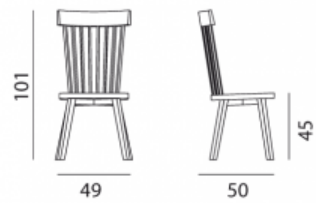

## Gray 21

Collection: Gray / Chairs

Design: Paola Navone

High back chair in walnut / oak, optional seat cushion in polyurethane foam. Available wood finishes: natural lacquered American walnut; natural, white, grey, air force blue, black lacquered oak. Optional seat cushion with polyurethane foams.