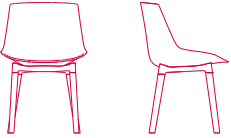

FLOW COLOR

central leg

L53 D54 H80.5 seat H44 cm

4-legged CROSS and OAK CROSS base

L54 D54 H80.5 seat H44 cm