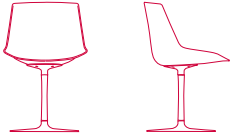

FLOW COLOR

central leg

L53 D54 H80.5 seat H44 cm

4-legged CROSS and OAK CROSS base

L54 D54 H80.5 seat H44 cm