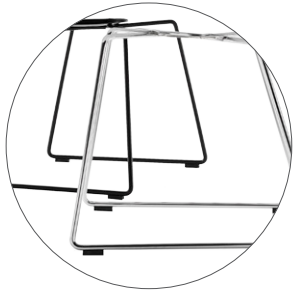

FLOW CHAIR
5-POINT STAR BASE, FIXED
H80.5 D67 L67
SEAT H44

FLOW CHAIR
5-POINT STAR BASE
ON CASTORS
H80.5 D67 L67 SEAT H41.2 / 51.2

FLOW SLIM
5-POINT STAR BASE, FIXED
H76.4 D67 L67
SEAT H44

FLOW SLIM
5-POINT STAR BASE
ON CASTORS
H76.4 D67 L67 SEAT H41.2 / 51.2

••• 4-LEGGED BASE in steel tube, painted matt white, matt graphite grey or chromeplated.

••• SLED BASE in steel wire, painted matt white, matt graphite grey or chromeplated.

••• LEM 4-LEGGED BASE in double-layer tubular steel with connecting elements in steel wire, painted matt white or matt graphite grey. 360° swivel.

**FLOW CHAIR
SLED BASE**
H80.5 D54 L53
SEAT H44

**FLOW CHAIR
4-LEGGED BASE**
H80.5 D54 L53
SEAT H44

**FLOW CHAIR
LEM 4-LEGGED BASE**
H80.5 D65 L65
SEAT H44

**FLOW SLIM
SLED BASE**
H76.4 D53.1 L55
SEAT H44

**FLOW SLIM
4-LEGGED BASE**
H76.4 D53.1 L55
SEAT H44

**FLOW SLIM
LEM 4-LEGGED BASE**
H76.4 D65 L65
SEAT H44

**FLOW STOOL
SLED BASE**
H44 D48 L52

**FLOW STOOL
LEM 4-LEGGED BASE**
H44 D48 L52

**FLOW STOOL
SLED BASE**
H65 D48 L52