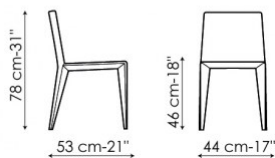

RIVESTIMENTO:

fabric

skay (eco-leather)

leather

Filly

Filly large