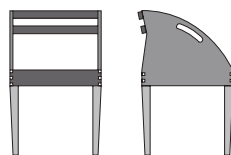

50411
Poltroncina in faggio multicolore
Small armchair in multicolour beech wood
cm 48 x 48 x h 77
in 19 x 19 x h 30 1/4