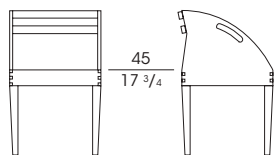

**50400**  
Sedia in faggio naturale o lucidata  
*Chair in natural or polished beech wood*  
cm 40 x 40 x h 82  
in 15 3/4 x 15 3/4 x h 32 1/4

**50401**  
Sedia in faggio multicolore  
*Chair in multicolour beech wood*  
cm 40 x 40 x h 82  
in 15 3/4 x 15 3/4 x h 32 1/4

**50402**  
Sedia in faggio naturale o lucidata,  
seduta imbottita  
*Chair in natural or polished beech wood,  
padded seat*  
cm 40 x 40 x h 82  
in 15 3/4 x 15 3/4 x h 32 1/4

**50403**  
Sedia in faggio multicolore,  
seduta imbottita  
*Chair in multicolour beech wood,  
padded seat*  
cm 40 x 40 x h 82  
in 15 3/4 x 15 3/4 x h 32 1/4

**50410**  
Poltroncina in faggio naturale o lucidata  
*Small armchair in natural or polished  
beech wood*  
cm 48 x 48 x h 77  
in 19 x 19 x h 30 1/4

**50411**  
Poltroncina in faggio multicolore  
*Small armchair in multicolour beech wood*  
cm 48 x 48 x h 77  
in 19 x 19 x h 30 1/4