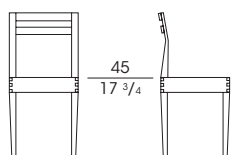

**50400**  
Sedia in faggio naturale o lucidata  
*Chair in natural or polished beech wood*  
cm 40 x 40 x h 82  
in 15 3/4 x 15 3/4 x h 32 1/4

**50401**  
Sedia in faggio multicolore  
*Chair in multicolour beech wood*  
cm 40 x 40 x h 82  
in 15 3/4 x 15 3/4 x h 32 1/4

**50402**  
Sedia in faggio naturale o lucidata,  
seduta imbottita  
*Chair in natural or polished beech wood,  
padded seat*  
cm 40 x 40 x h 82  
in 15 3/4 x 15 3/4 x h 32 1/4

**50403**  
Sedia in faggio multicolore,  
seduta imbottita  
*Chair in multicolour beech wood,  
padded seat*  
cm 40 x 40 x h 82  
in 15 3/4 x 15 3/4 x h 32 1/4

**50410**  
Poltroncina in faggio naturale o lucidata  
*Small armchair in natural or polished  
beech wood*  
cm 48 x 48 x h 77  
in 19 x 19 x h 30 1/4

**50411**  
Poltroncina in faggio multicolore  
*Small armchair in multicolour beech wood*  
cm 48 x 48 x h 77  
in 19 x 19 x h 30 1/4

**50412**  
Poltroncina in faggio naturale o lucidata,  
seduta imbottita  
*Small armchair in natural or polished beech wood,  
padded seat*  
cm 48 x 48 x h 77  
in 19 x 19 x h 30 1/4

**50413**  
Poltroncina in faggio multicolore,  
seduta imbottita  
*Small armchair in multicolour beech wood,  
padded seat*  
cm 48 x 48 x h 77  
in 19 x 19 x h 30 1/4