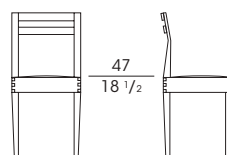

**50400**  
Sedia in faggio naturale o lucidata  
*Chair in natural or polished beech wood*  
cm 40 x 40 x h 82  
in 15 3/4 x 15 3/4 x h 32 1/4

**50401**  
Sedia in faggio multicolore  
*Chair in multicolour beech wood*  
cm 40 x 40 x h 82  
in 15 3/4 x 15 3/4 x h 32 1/4

**50402**  
Sedia in faggio naturale o lucidata,  
seduta imbottita  
*Chair in natural or polished beech wood,  
padded seat*  
cm 40 x 40 x h 82  
in 15 3/4 x 15 3/4 x h 32 1/4

**50403**  
Sedia in faggio multicolore,  
seduta imbottita  
*Chair in multicolour beech wood,  
padded seat*  
cm 40 x 40 x h 82  
in 15 3/4 x 15 3/4 x h 32 1/4

**50410**  
Poltroncina in faggio naturale o lucidata  
*Small armchair in natural or polished  
beech wood*  
cm 48 x 48 x h 77  
in 19 x 19 x h 30 1/4

**50411**  
Poltroncina in faggio multicolore  
*Small armchair in multicolour beech wood*  
cm 48 x 48 x h 77  
in 19 x 19 x h 30 1/4