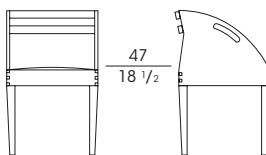

**50400**  
Sedia in faggio naturale o lucidata  
*Chair in natural or polished beech wood*  
cm 40 x 40 x h 82  
in 15 3/4 x 15 3/4 x h 32 1/4

**50401**  
Sedia in faggio multicolore  
*Chair in multicolour beech wood*  
cm 40 x 40 x h 82  
in 15 3/4 x 15 3/4 x h 32 1/4

**50402**  
Sedia in faggio naturale o lucidata,  
seduta imbottita  
*Chair in natural or polished beech wood,  
padded seat*  
cm 40 x 40 x h 82  
in 15 3/4 x 15 3/4 x h 32 1/4

**50403**  
Sedia in faggio multicolore,  
seduta imbottita  
*Chair in multicolour beech wood,  
padded seat*  
cm 40 x 40 x h 82  
in 15 3/4 x 15 3/4 x h 32 1/4

**50410**  
Poltroncina in faggio naturale o lucidata  
*Small armchair in natural or polished  
beech wood*  
cm 48 x 48 x h 77  
in 19 x 19 x h 30 1/4

**50411**  
Poltroncina in faggio multicolore  
*Small armchair in multicolour beech wood*  
cm 48 x 48 x h 77  
in 19 x 19 x h 30 1/4

**50412**  
Poltroncina in faggio naturale o lucidata,  
seduta imbottita  
*Small armchair in natural or polished beech wood,  
padded seat*  
cm 48 x 48 x h 77  
in 19 x 19 x h 30 1/4

**50413**  
Poltroncina in faggio multicolore,  
seduta imbottita  
*Small armchair in multicolour beech wood,  
padded seat*  
cm 48 x 48 x h 77  
in 19 x 19 x h 30 1/4