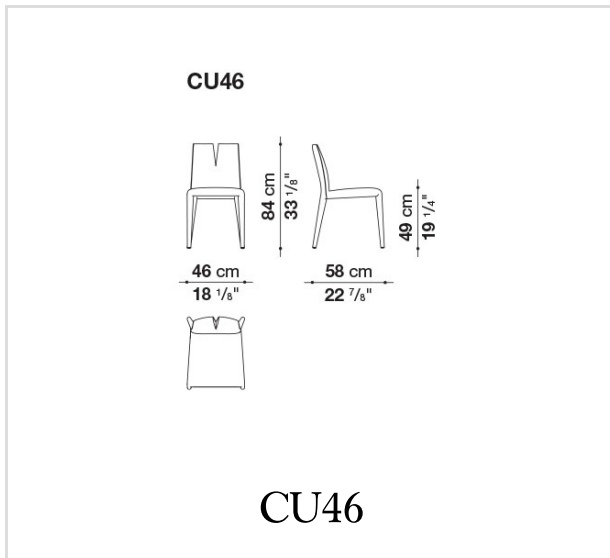

# Technical drawings

B&B Italia reserves the right to make technological and aesthetic improvements to its models, including changes to the sizes and materials, without notice. The technical drawings do not define the details of the product. The measurements shown are indicative and may undergo changes. In particular, the dimensions relevant to the padded parts are subject to usage tolerances over time caused by the normal adjustment of the padding. For the specific information, please contact the dealer closest to you.