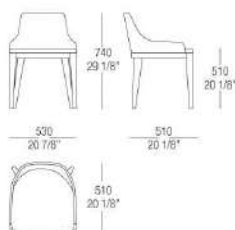

VENEERS

49 Noce

53 Olmo
grey

50 Rovere
cenere

52 Rovere
fumé

51 Oak
Black

DIMENSIONS

Low backrest

Low backrest with armrest

High backrest