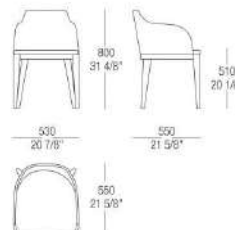

VENEERS

49 Noce

53 Olmo
grey

50 Rovere
cenere

52 Rovere
fumé

51 Oak
Black

DIMENSIONS

Low backrest

Low backrest with armrest

High backrest