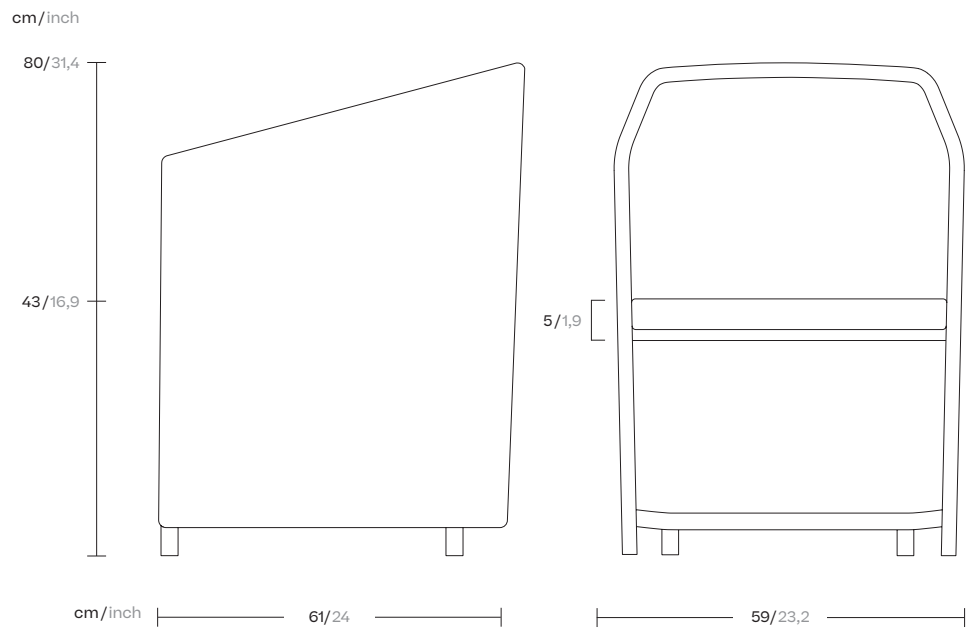

Bitta Lounge
Dining armchair lounge
parallels
by Rodolfo Dordoni

kettal

Dining armchair lounge parallels

Designer
Rodolfo Dordoni

Collection
Bitta Lounge

Reference
KS7L00200

1/5

The new Bitta Lounge features a gentle, rounded design with sizes and proportions appropriate for small spaces. Thanks to its lightness and design it is ideal for public and residential areas, with seat and backrest cushions for greater ergonomic comfort.