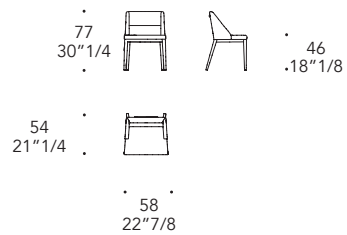

## INTERNO SCHIENALE E SEDUTA INNER BACK AND SEAT | 1

Rivestimento in  
Upholstery in:

Tessuto  
Fabric

MATERIAL SHEET- A

Super  
Extra  
Luxury

Pelle  
Leather

MATERIAL SHEET- B

Cat C  
Naturale  
Nabuk  
Colorata

## ESTERNO SCHIENALE OUTER BACK | 2

Rivestimento in  
Upholstery in:

Tessuto  
Fabric

MATERIAL SHEET- A

Super  
Extra  
Luxury

Pelle  
Leather

MATERIAL SHEET- B

Cat C  
Naturale  
Nabuk  
Colorata