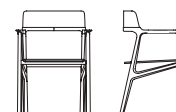

**65310**  
Sedia in frassino, seduta e schienale in cuoio  
*Chair in ash wood, seat and backrest in saddle leather*  
cm 57 x 57 x h 81  
in 22 1/2 x 22 1/2 x h 31 7/8

**65311**  
Sedia in frassino, seduta in tessuto  
*Chair in ash wood, seat in fabric*  
cm 57 x 57 x h 81  
in 22 1/2 x 22 1/2 x h 31 7/8

**65312**  
Sedia in frassino, seduta e schienale in pelle  
*Chair in ash wood, seat and backrest in leather*  
cm 57 x 57 x h 81  
in 22 1/2 x 22 1/2 x h 31 7/8

**65315**  
Poltroncina in frassino, seduta, schienale e braccioli in cuoio  
*Small armchair in ash wood, seat, backrest and armrests in saddle leather*  
cm 59 x 57 x h 81  
in 23 1/4 x 22 1/2 x h 31 7/8

**65316**  
Poltroncina in frassino, seduta, schienale e braccioli in pelle  
*Small armchair in ash wood, seat, backrest and armrests in leather*  
cm 59 x 57 x h 81  
in 23 1/4 x 22 1/2 x h 31 7/8

**65317**  
Poltroncina in frassino, seduta in tessuto  
*Small armchair in ash wood, seat in fabric*  
cm 59 x 57 x h 81  
in 23 1/4 x 22 1/2 x h 31 7/8