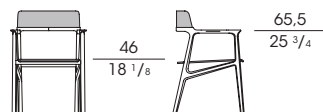

**65310**  
Sedia in frassino, seduta e schienale in cuoio  
*Chair in ash wood, seat and backrest in saddle leather*  
cm 57 x 57 x h 81  
in 22 1/2 x 22 1/2 x h 31 7/8

**65311**  
Sedia in frassino, seduta in tessuto  
*Chair in ash wood, seat in fabric*  
cm 57 x 57 x h 81  
in 22 1/2 x 22 1/2 x h 31 7/8

**65312**  
Sedia in frassino, seduta e schienale in pelle  
*Chair in ash wood, seat and backrest in leather*  
cm 57 x 57 x h 81  
in 22 1/2 x 22 1/2 x h 31 7/8

**65315**  
Poltroncina in frassino, seduta, schienale e braccioli in cuoio  
*Small armchair in ash wood, seat, backrest and armrests in saddle leather*  
cm 59 x 57 x h 81  
in 23 1/4 x 22 1/2 x h 31 7/8

**65316**  
Poltroncina in frassino, seduta, schienale e braccioli in pelle  
*Small armchair in ash wood, seat, backrest and armrests in leather*  
cm 59 x 57 x h 81  
in 23 1/4 x 22 1/2 x h 31 7/8

**65317**  
Poltroncina in frassino, seduta in tessuto  
*Small armchair in ash wood, seat in fabric*  
cm 59 x 57 x h 81  
in 23 1/4 x 22 1/2 x h 31 7/8