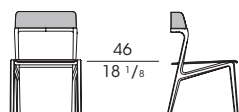

**65310**  
Sedia in frassino, seduta e schienale in cuoio  
*Chair in ash wood, seat and backrest in saddle leather*  
cm 57 x 57 x h 81  
in 22 1/2 x 22 1/2 x h 31 7/8

**65311**  
Sedia in frassino, seduta in tessuto  
*Chair in ash wood, seat in fabric*  
cm 57 x 57 x h 81  
in 22 1/2 x 22 1/2 x h 31 7/8

**65312**  
Sedia in frassino, seduta e schienale in pelle  
*Chair in ash wood, seat and backrest in leather*  
cm 57 x 57 x h 81  
in 22 1/2 x 22 1/2 x h 31 7/8

**65315**  
Poltroncina in frassino, seduta, schienale e braccioli in cuoio  
*Small armchair in ash wood, seat, backrest and armrests in saddle leather*  
cm 59 x 57 x h 81  
in 23 1/4 x 22 1/2 x h 31 7/8