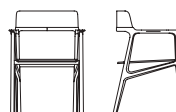

**65310**  
Sedia in frassino, seduta e schienale in cuoio  
*Chair in ash wood, seat and backrest in saddle leather*  
cm 57 x 57 x h 81  
in 22 1/2 x 22 1/2 x h 31 7/8

**65311**  
Sedia in frassino, seduta in tessuto  
*Chair in ash wood, seat in fabric*  
cm 57 x 57 x h 81  
in 22 1/2 x 22 1/2 x h 31 7/8

**65312**  
Sedia in frassino, seduta e schienale in pelle  
*Chair in ash wood, seat and backrest in leather*  
cm 57 x 57 x h 81  
in 22 1/2 x 22 1/2 x h 31 7/8

**65315**  
Poltroncina in frassino, seduta, schienale e braccioli in cuoio  
*Small armchair in ash wood, seat, backrest and armrests in saddle leather*  
cm 59 x 57 x h 81  
in 23 1/4 x 22 1/2 x h 31 7/8

**65316**  
Poltroncina in frassino, seduta, schienale e braccioli in pelle  
*Small armchair in ash wood, seat, backrest and armrests in leather*  
cm 59 x 57 x h 81  
in 23 1/4 x 22 1/2 x h 31 7/8

**65317**  
Poltroncina in frassino, seduta in tessuto  
*Small armchair in ash wood, seat in fabric*  
cm 59 x 57 x h 81  
in 23 1/4 x 22 1/2 x h 31 7/8