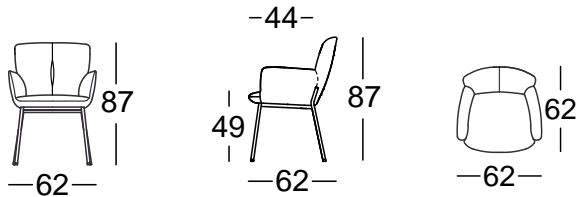

Technical data

ROLF BENZ 655

**ROLF
BENZ**

- Cover quilted underneath with non-woven polyester
- Seat and back with foammoulded metal inner frame
- Elastic webbing
- Base options in finishes:
 - Four-leg version metal circular tube smooth powder-coated silk-matt RAL 9017 traffic black
 - Four-leg version metal circular tube smooth powder-coated silk-matt RAL 7022 umbra grey
 - Four-leg version metal circular tube painted textured paint silver

! Due to the way the furniture is designed, and its comfort level, some wrinkles and sitting pressure indentations are inevitable, even in top quality Rolf Benz upholstered furniture. All dimensions are approximate.