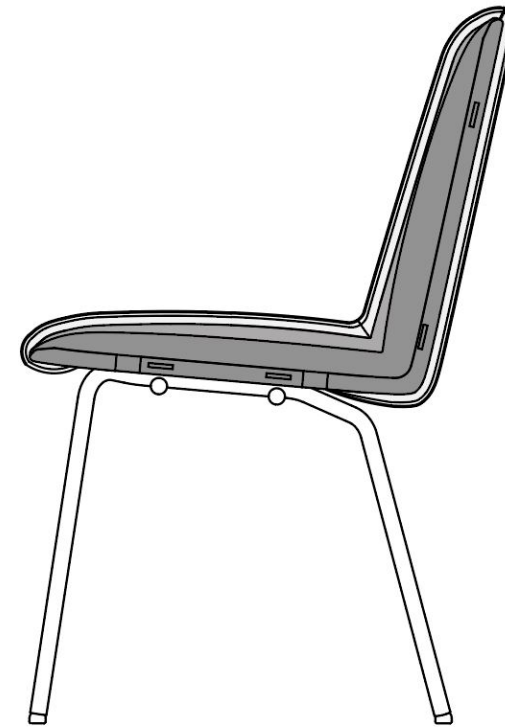

# ROLF BENZ 616

---

**ROLF  
BENZ**

- Cover quilted underneath with non-woven polyester
- Seat and back with foam-moulded metal inner frame
- Four leg metal options:
  - painted RAL 9017 Traffic black
  - painted RAL 7022 Umbra grey
  - high-gloss chrome
- Four leg wood options:
  - oak H70
  - oak H98
  - American walnut H81 (for price supplement)

! Due to the way the furniture is designed, and its comfort level, some wrinkles and sitting pressure indentations are inevitable, even in top quality Rolf Benz upholstered furniture. All dimensions are approximate.