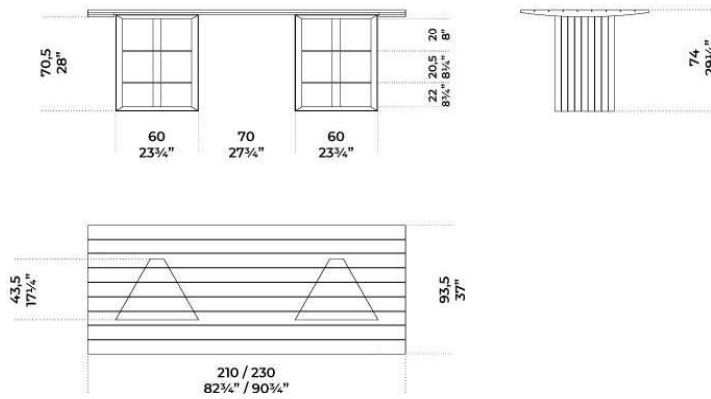


Prism Desk

david/nicolas
2020

Prism Desk

david/nicolas , 2020

*Scrivania in legno Palissandro
India intarsiato con alluminio
naturale. Basi dotate di due
ripiani in cristallo extralight
temperato 8 mm.*

*Desk in India Rosewood laid
in line with natural aluminium.
Bases provided with
two 8 mm thick extralight
tempered internal shelves.*

*Dimensioni / Sizes
Cm (L x P x H)
210 x 93,5 x 74
230 x 93,5 x 74*

*Inches (W x D x H)
83 $\frac{3}{4}$ " x 37" x 29 $\frac{1}{4}$ "
90 $\frac{3}{4}$ " x 37" x 29 $\frac{1}{4}$ "*

Metallo / Metal

*Alluminio
naturale
Natural
aluminium*