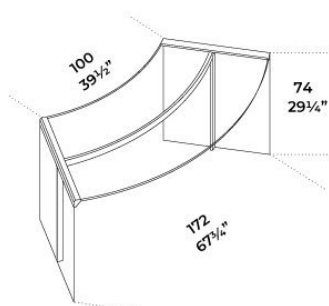

Desk and return in transparent tempered glass. Bright stainless steel metal parts. Satin stainless steel, bright or satin brass or embossed white or black lacquered metal parts, on request. For a proper cable management, a hole on the top can be arranged upon request. Minimum distance from the edge: 10cm.

Dimensioni / Sizes
120 x 60 x 74h / 10* cm/mm
140 x 60 x 74h / 10* cm/mm
160 x 80 x 74h / 10* cm/mm
180 x 85 x 74h / 12* cm/mm
200 x 100 x 74h / 12* cm/mm

*spessore

Metallo / Metal

*Acciaio inox
lucido
Bright stainless
steel*

Desk in extralight tempered glass decorated with the exclusive "crisscross gold" finish. Metal parts painted with the exclusive finish "crisscross gold". For a proper cable management, a diam. 6cm hole on the top can be arranged upon request. Minimum distance from the edge: 10cm. Collection in numbered edition.

Dimensioni / Sizes
Cm (L x P x H)
President Junior 172 x 80 x 74
President Senior 210 x 106 x 74

President Gold Edition

Finiture / Finishes

Metallo / Metal

Crisscross Gold

Crisscross Gold

Cristallo / Glass

Crisscross Gold