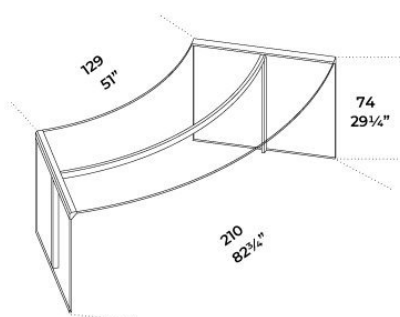

Desk and return in transparent tempered glass. Bright stainless steel metal parts. Satin stainless steel, bright or satin brass or embossed white or black lacquered metal parts, on request. For a proper cable management, a hole on the top can be arranged upon request. Minimum distance from the edge: 10cm.

Dimensioni / Sizes
120 x 60 x 74h / 10* cm/mm
140 x 60 x 74h / 10* cm/mm
160 x 80 x 74h / 10* cm/mm
180 x 85 x 74h / 12* cm/mm
200 x 100 x 74h / 12* cm/mm

*spessore

Metallo / Metal

*Acciaio inox
lucido
Bright stainless
steel*

Desk in extralight tempered glass decorated with the exclusive "crisscross gold" finish. Metal parts painted with the exclusive finish "crisscross gold". For a proper cable management, a diam. 6cm hole on the top can be arranged upon request. Minimum distance from the edge: 10cm. Collection in numbered edition.

Dimensioni / Sizes
Cm (L x P x H)
President Junior 172 x 80 x 74
President Senior 210 x 106 x 74

President Gold Edition

Finiture / Finishes

Metallo / Metal

Crisscross Gold

Crisscross Gold

Cristallo / Glass

Crisscross Gold