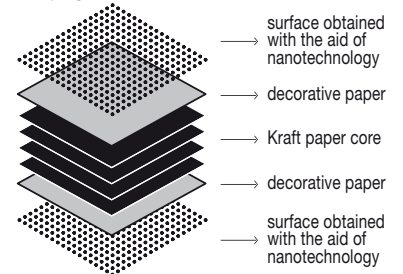

* = 3rd additional extension (on request)

Tops

Depth 124 cm
Depth 487/8"

Depth 140 cm
Depth 551/8"

Alucompact® 10 mm thick

Pure-white 10 mm thick

Fenix-NTM® black edge 10 mm thick

Fenix-NTM® coloured edge 10 mm thick

Glass 10 mm thick

DEKTON® by Cosentino 8 mm thick

Dekton is a sophisticated mix of raw materials used to create glass, latest generation ceramic and top-quality quartz surfaces.