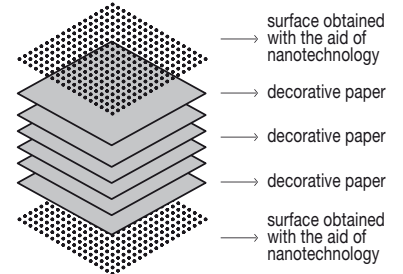

Depth 100 cm Depth 393/8"

100	100 cm 393/8"	→ Alucompact® → Pure-white → Glass
	100/170 cm 393/8/67"	→ Alucompact® → Pure-white → Glass
	150 cm 59"	→ Alucompact® → Pure-white → Glass
	177 cm 693/4"	→ Alucompact® → Pure-white → Fenix-NTM® → Glass → DEKTON®
	177/224/271 cm * 693/4/885/8/1063/4"	→ Alucompact® → Pure-white → Fenix-NTM® → Glass
	177/214/251 cm 693/4/842/8/987/8"	→ DEKTON®
	200 cm 783/4"	→ Alucompact® → Pure-white → Fenix-NTM® → Glass → DEKTON®
	200/247/294 cm * 783/4/972/8/1153/4"	→ Alucompact® → Pure-white → Fenix-NTM® → Glass
	200/237/274 cm 783/4/931/4/1077/8"	→ DEKTON®
	220 cm 865/8"	→ Alucompact® → Pure-white → Fenix-NTM® → Glass
	220/267/314 cm * 865/8/1051/8/1233/4"	→ Alucompact® → Pure-white → Fenix-NTM® → Glass
	240 cm 944/8"	→ Alucompact® → Pure-white → Glass → DEKTON®
	260 cm 1023/8"	→ Alucompact® → Pure-white → Glass
	280 cm 1102/8"	→ Alucompact® → Pure-white → Glass → DEKTON®
	300 cm 1181/8"	→ Alucompact® → Pure-white → Glass

* = 3rd additional extension (on request)

Tops

Depth 124 cm
Depth 487/8"

Depth 140 cm
Depth 551/8"

Alucompact® 10 mm thick

Pure-white 10 mm thick

Fenix-NTM® black edge 10 mm thick

Fenix-NTM® coloured edge 10 mm thick

Glass 10 mm thick

DEKTON® by Cosentino 8 mm thick

Dekton is a sophisticated mix of raw materials used to create glass, latest generation ceramic and top-quality quartz surfaces.