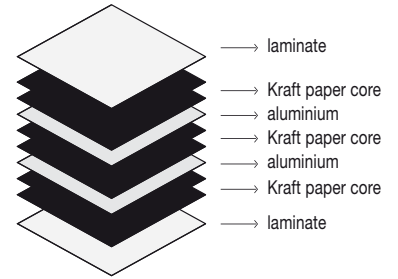

Depth 100 cm Depth 393/8"

100	100 cm 393/8"	→ Alucompact® → Pure-white → Glass
	100/170 cm 393/8/67"	→ Alucompact® → Pure-white → Glass
	150 cm 59"	→ Alucompact® → Pure-white → Glass
	177 cm 693/4"	→ Alucompact® → Pure-white → Fenix-NTM® → Glass → DEKTON®
	177/224/271 cm * 693/4/885/8/1063/4"	→ Alucompact® → Pure-white → Fenix-NTM® → Glass
	177/214/251 cm 693/4/842/8/987/8"	→ DEKTON®
	200 cm 783/4"	→ Alucompact® → Pure-white → Fenix-NTM® → Glass → DEKTON®
	200/247/294 cm * 783/4/972/8/1153/4"	→ Alucompact® → Pure-white → Fenix-NTM® → Glass
	200/237/274 cm 783/4/931/4/1077/8"	→ DEKTON®
	220 cm 865/8"	→ Alucompact® → Pure-white → Fenix-NTM® → Glass
	220/267/314 cm * 865/8/1051/8/1233/4"	→ Alucompact® → Pure-white → Fenix-NTM® → Glass
	240 cm 944/8"	→ Alucompact® → Pure-white → Glass → DEKTON®
	260 cm 1023/8"	→ Alucompact® → Pure-white → Glass
	280 cm 1102/8"	→ Alucompact® → Pure-white → Glass → DEKTON®
	300 cm 1181/8"	→ Alucompact® → Pure-white → Glass

* = 3rd additional extension (on request)

Tops

Depth 124 cm
Depth 487/8"

Depth 140 cm
Depth 551/8"

Alucompact® 10 mm thick

Pure-white 10 mm thick

Fenix-NTM® black edge 10 mm thick

Fenix-NTM® coloured edge 10 mm thick

Glass 10 mm thick

DEKTON® by Cosentino 8 mm thick

Dekton is a sophisticated mix of raw materials used to create glass, latest generation ceramic and top-quality quartz surfaces.