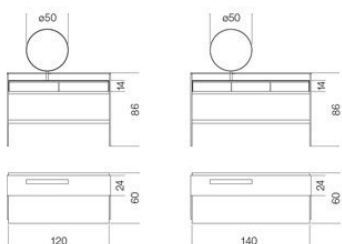

Vanity wooden desk covered by painted glass, as per samples in the bright or satin version. Rotating double face mirror diam. 50cm. Magnifying mirrored insert on request. Chestnut with "fabric" touch effect lacquered drawers. Burnished metal structure. Small boxes in metal covered by suede Sand 012.

Dimensioni / Sizes
120 x 60 x 86 cm
140 x 60 x 86 cm

Cristallo / Glass

*Bianco
brillante
Bright white*

*Bianco satinato
Satin white*

*Panna
brillante
Bright off-white*

*Panna satinato
Satin off-white*

*Sabbia
brillante
Bright sand*