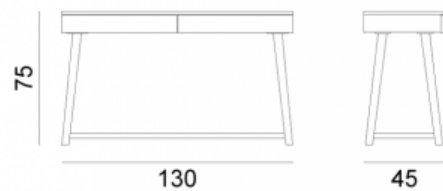

GERVASONI™

Gray 50

Collection: Gray / Accessories
Design: Paola Navone

Writing desk with two drawers, frame and top in walnut.
Available wood finishes: natural, white, grey, air force blue, black
lacquered American walnut.