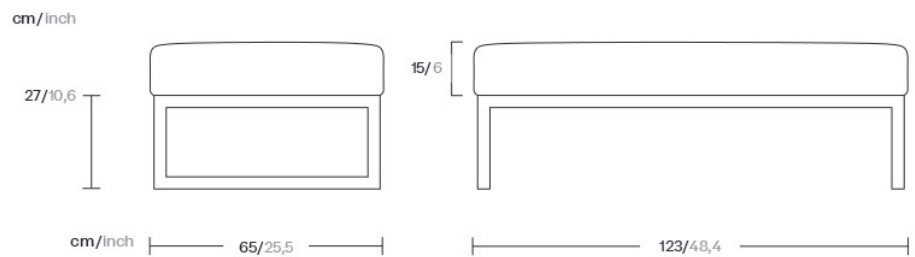

kettal

Bench

Designer
Kettal Studio

Collection
Landscape

Reference
KS94.00600

1/3

Landscape aims to be part of a project. It is not understood as an item apart, but instead relates to its environment and melds with it. It is the project that is important, not the product, and this is its essence. Its rationalist construction seeks to give order, form and structure to the outdoor space, although, in terms of function, it has been designed to give shelter: to shade and cool or protect from the rain and wind.