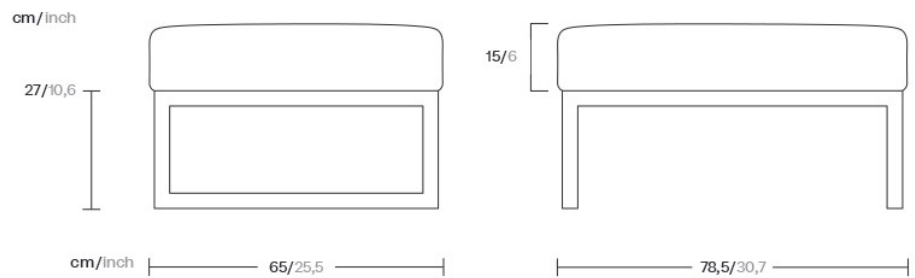

Footstool

Designer
Kettal Studio

Collection
Landscape

Reference
KS94.00500

1/3

Landscape aims to be part of a project. It is not understood as an item apart, but instead relates to its environment and melds with it. It is the project that is important, not the product, and this is its essence. Its rationalist construction seeks to give order, form and structure to the outdoor space, although, in terms of function, it has been designed to give shelter: to shade and cool or protect from the rain and wind.