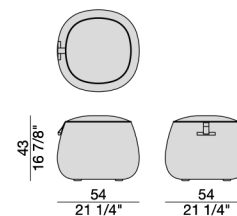

LAGOM 54X54

POUF/POUF

Design: S. Tollgard & F. Castellani

Pouf rivestito nei tessuti della collezione con maniglia in massello noce canaletta. È possibile combinare diversi tessuti e pelli per la struttura e per la seduta, calcolando il prezzo della categoria di rivestimento più alta.

Fascia
Tessuto ml. 0,50 x h. 1,40
Pelle mq. 1,50

Intero
Tessuto ml. 1,20 x h. 1,40
Pelle mq. 2,00

Pouf covered by the fabrics of the collection with handle in solid canaletta walnut. It is possible to combine different fabrics or leathers for the seat and for the frame. Please consider the price of the highest cover category.

Band
Fabric ml. 0,50 x h. 1,40
Leather mq. 1,50

Whole
Fabric ml. 1,20 x h. 1,40
Leather mq. 2,00

ESSENZA - WOOD - MADERA

- noce canaletta - canaletta walnut - nogal canaletta
- noce canaletta tinto moka - canaletta walnut moka stained - nogal canaletta teñido moka
- noce canaletta tinto wengé - canaletta walnut wengé stained - nogal canaletta teñido wengé