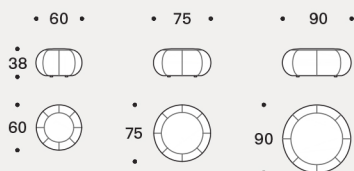

Pouf con telaio / Pouf with frame