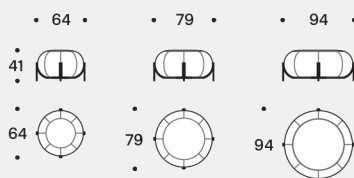

Finitura lucida struttura / Glossy frame finish

1. 1 Cromo / Chrome / Chrome / Cromo
2. 2 Rame / Copper / Cuivre / Cobre
3. 3 Grigio / Grey / Gris / Gris