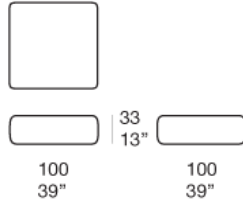

Hopi Outdoor Ottoman Technical Sheet – Paola Lenti

B136AE

B136DE

B136FE

Materials:

Kimia

KMM36 KMM13

All coverings are made of hydrophobic fabrics.