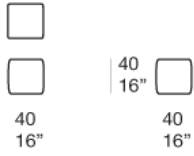

Hopi Outdoor Ottoman Technical Sheet – Paola Lenti

B136AE

B136DE

B136FE

Materials:

Kimia

KMM36 KMM13

All coverings are made of hydrophobic fabrics.