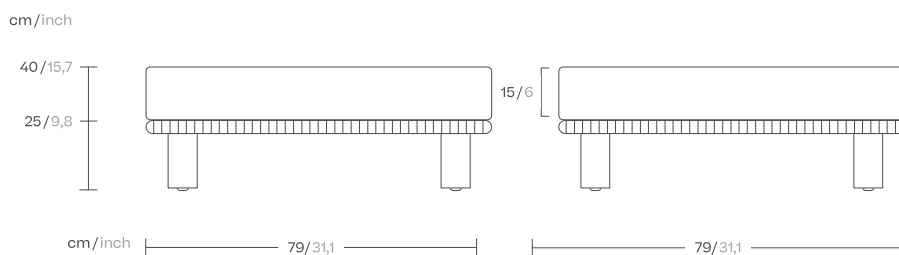

# Stool L teak

Designer  
Rodolfo Dordoni

Collection  
Bitta

Reference  
KS7000500

1/4

Kettal Bitta is characterised by a combination of aluminium frames, seats of braided polyester and comfortable cushions, teak and stone for the table tops. My aim was to create dense braiding that would still let the air through, reminiscent of the braiding of the ropes used to moor boats (hence the name Bitta, which means 'mooring' in Italian), which makes the pieces look lightweight but, at the same time, they look just like cosy nests in natural colours to sit back and relax in.