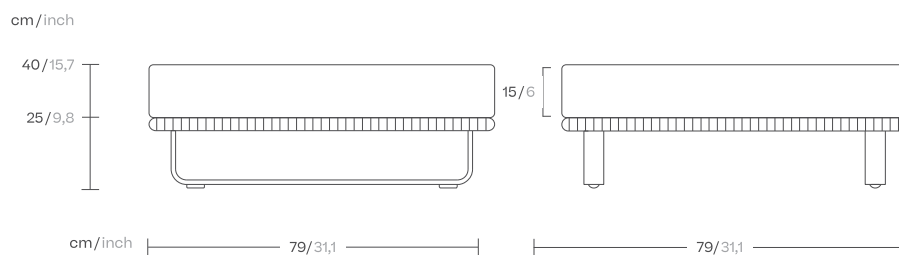

# Stool L aluminium

Designer  
Rodolfo Dordoni

Collection  
Bitta

Reference  
KS7000500

1/4

Kettal Bitta is characterised by a combination of aluminium frames, seats of braided polyester and comfortable cushions, teak and stone for the table tops. My aim was to create dense braiding that would still let the air through, reminiscent of the braiding of the ropes used to moor boats (hence the name Bitta, which means 'mooring' in Italian), which makes the pieces look lightweight but, at the same time, they look just like cosy nests in natural colours to sit back and relax in.