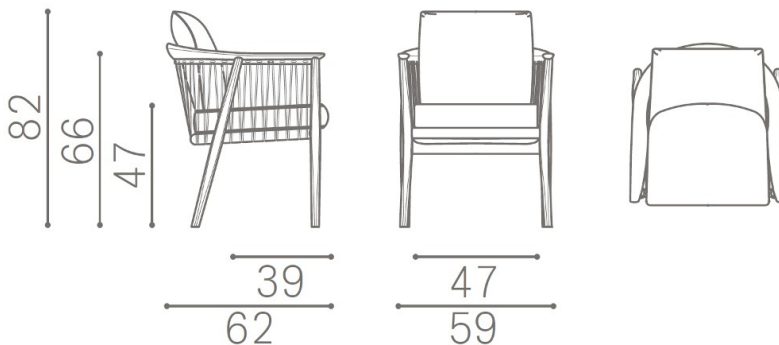

Furniture Specification

Project: Tomassini Arredamenti Display
Item: Small Armchair
Qty: 1
Name: Viola
Description: Small armchair with wooden frame with hide leather cords and seat and backrest cushions covered in fabric.
Dimension: Cm.59x62x82h
Finish: Ash wood structure in wenge finish with dark brown hide leather cords; seat and backrest cushion covered in off-white, brown and beige melange fabric.
Manufacturer: Poltrona Frau
Additional Specification: Fillings and coverings are in accordance with Italian regulations. Any fireproofing or other treatment required by law in other countries must be requested upon ordering and is the responsibility of the final customer.

Sample / Image Reference *(Main picture is indicative)*

Note:

Off-white, brown and beige melange fabric

Dark brown hide leather cords

Ash wood in wenge finish

Signature: _____