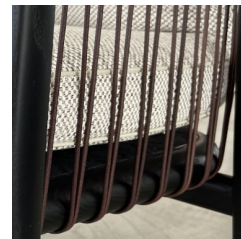

Furniture Specification

Project: Tomassini Arredamenti Display
Item: Small Armchair
Qty: 1
Name: Viola
Description: Small armchair with wooden frame with hide leather cords and seat and backrest cushions covered in fabric.
Dimension: Cm.59x62x82h
Finish: Ash wood structure in wenge finish with dark brown hide leather cords; seat and backrest cushion covered in off-white, brown and beige melange fabric.
Manufacturer: Poltrona Frau
Additional Specification: Fillings and coverings are in accordance with Italian regulations. Any fireproofing or other treatment required by law in other countries must be requested upon ordering and is the responsibility of the final customer.

Sample / Image Reference *(Main picture is indicative)*

Note:

Off-white, brown and beige melange fabric

Dark brown hide leather cords

Ash wood in wenge finish

Signature: _____