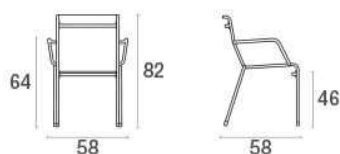

Armchair - Kira

Description

Code: 684

Type: Armchair

Line: Kira

Collection: Advanced

23 300/70 24 300/75 27 300/72 49 300/71

Technical data

Weight: 3.70 Kg

Width: 58 cm

Depth: 58 cm

Height: 82 cm

Stackable: 4

Static Load: 200 Kg