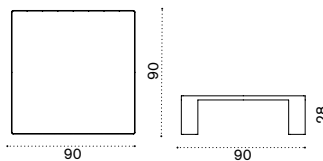

ESTCQD43T5	Warmwhite + pickled teak
ESTCQDGT5	Dark grey + pickled teak
ESTCQD43LN	Warmwhite + slate grey
ESTCQDGLN	Dark grey + slate grey
ESTCQD43LG	Warmwhite + dove grey
ESTCQDGLG	Dark grey + dove grey
COVER214	Rain cover 91 x 91 h27

Teak → 19 | Ceramic-stone → 21