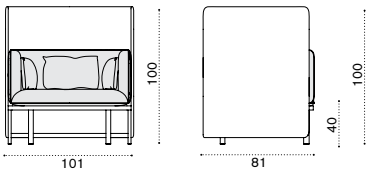

→ 35

- ESPLH2WNFD43 Tight natwick + warmwhite
- ESPLH2WNFDG Tight natwick + dark grey
- ESPLH2WNHD43 Wide natwick + warmwhite
- ESPLH2WNHDG Wide natwick + dark grey
- ESCUPLAW25 Cushions, seat+3 back, nature white
- ESCUPLAW28 Cushions, seat+3 back, black stone
- ESCUTEA25 Headrest cushion, nature white
- ESCUTEA28 Headrest cushion, black stone
- COVER211 Rain cover 102 x 82 h99

3 seater sofa