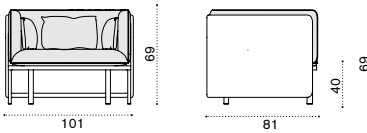

Esedra

Lounge armchair

→ 32

Item

Description

- ESPLH1WNFD43 Tight natwick + warmwhite
- ESPLH1WNFDG Tight natwick + dark grey
- ESPLH1WNHD43 Wide natwick + warmwhite
- ESPLH1WNHDG Wide natwick + dark grey
- ESCUPLAW25 Cushions, seat+3 back, nature white
- ESCUPLAW28 Cushions, seat+3 back, black stone
- COVER210 Rain cover 102 x 82 h68

Lounge high back armchair