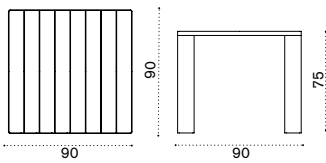

Esedra

Luca Nichetto
Collection composed of: 3 seater sofa
/ lounge armchair / coffee table / square,
rectangular and oval dining table / dining
armchair / sunbed.

Square dining table 90x90

Teak → 20 | Ceramic-stone → 25 → 4

Item	Description
ESTPQD43T5	Warmwhite + pickled teak
ESTPQDGT5	Dark grey + pickled teak
ESTPQD43LN	Warmwhite + slate grey
ESTPQDGLN	Dark grey + slate grey
ESTPQD43LG	Warmwhite + dove grey
ESTPQDGLG	Dark grey + dove grey
COVER124	Rain cover 91 x 91 h75

Rectangular dining table 200x99