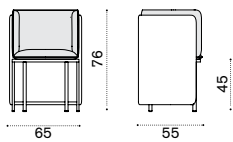

Teak → 19 | Ceramic-stone → 21

Round coffee table Ø 56

Teak → 8 | Ceramic-stone → 9

Oval coffee table 160x80

→ 21

Sun lounger

→ 44

Dining armchair