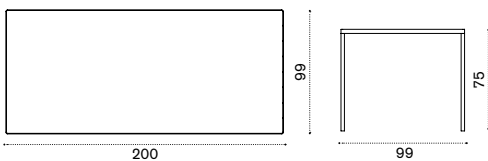

Teak → 54 | Ceramic-stone → 65 → 8

ESTPRD43T5	Warmwhite + pickled teak
ESTPRDGT5	Dark grey + pickled teak
ESTPRD43LN	Warmwhite + slate grey
ESTPRDGLN	Dark grey + slate grey
ESTPRD43LG	Warmwhite + dove grey
ESTPRDGLG	Dark grey + dove grey
COVER125	Rain cover 201 x 101 h75