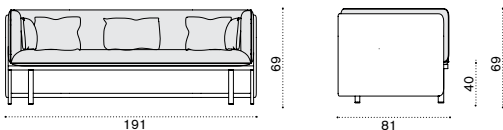

→ 50

- ESD3H1WNFD43 Tight natwick + warmwhite
- ESD3H1WNFDG Tight natwick + dark grey
- ESD3H1WNHD43 Wide natwick + warmwhite
- ESD3H1WNHDG Wide natwick + dark grey
- ESCUD3AW25 Cushions, seat+5 back, nature white
- ESCUD3AW28 Cushions, seat+5 back, black stone
- COVER212 Rain cover 192 x 82 h68