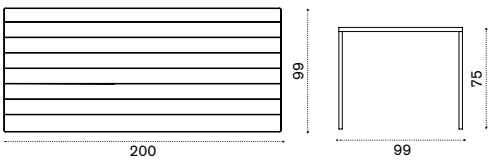

Teak → 54 | Ceramic-stone → 65 → 8

ESTPRD43T5	Warmwhite + pickled teak
ESTPRDGT5	Dark grey + pickled teak
ESTPRD43LN	Warmwhite + slate grey
ESTPRDGLN	Dark grey + slate grey
ESTPRD43LG	Warmwhite + dove grey
ESTPRDGLG	Dark grey + dove grey
COVER125	Rain cover 201 x 101 h75