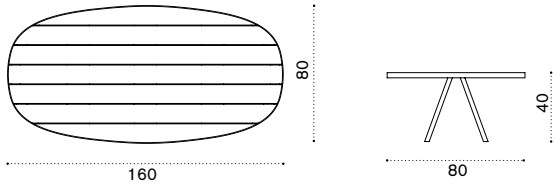

Oval coffee table 160x80

→ 21

Sun lounger