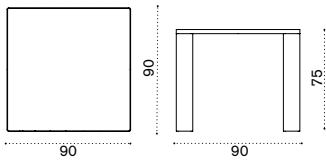

Esedra

Luca Nichetto
Collection composed of: 3 seater sofa
/ lounge armchair / coffee table / square,
rectangular and oval dining table / dining
armchair / sunbed.

Square dining table 90x90

Teak → 20 | Ceramic-stone → 25 → 4

Item	Description
ESTPQD43T5	Warmwhite + pickled teak
ESTPQDGT5	Dark grey + pickled teak
ESTPQD43LN	Warmwhite + slate grey
ESTPQDGLN	Dark grey + slate grey
ESTPQD43LG	Warmwhite + dove grey
ESTPQDGLG	Dark grey + dove grey
COVER124	Rain cover 91 x 91 h75

Rectangular dining table 200x99