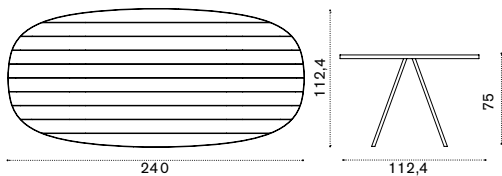

Oval dining table 240x112,4

→ 55 → 8

Item	Description
ESTCTD43T5	Warmwhite + pickled teak
ESTCTDGT5	Dark grey + pickled teak
ESTCTD43LN	Warmwhite + slate grey
ESTCTDGLN	Dark grey + slate grey
ESTCTD43LG	Warmwhite + dove grey
ESTCTDGLG	Dark grey + dove grey

COVER215	Rain cover Ø 57 h39

ESTCOD43T5	Warmwhite + pickled teak
ESTCODGT5	Dark grey + pickled teak

COVER312	Rain cover 162 x 81 h40

ESLEWNFD43T5	Tight natwick + warmwhite + p. teak
ESCULEAW25	Mattress, nature white
COVER311	Rain cover 83 x 212 h40

Item	Description
ESPDH1WNFD43	Tight natwick + warmwhite
ESPDH1WNFDG	Tight natwick + dark grey
ESPDH1WNHD43	Wide natwick + warmwhite
ESPDH1WNHDG	Wide natwick + dark grey
ESCUPDAW25	Cushions, seat+back, nature white
ESCUPDAW28	Cushions, seat+back, black stone
COVER219	Rain cover 66 x 56 h75

ESTPOD43T5	Warmwhite + pickled teak
ESTPODGT5	Dark grey + pickled teak
COVER218	Rain cover 241 x 113 h74