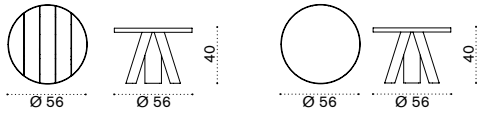

Round coffee table Ø 56

Teak → 8 | Ceramic-stone → 9