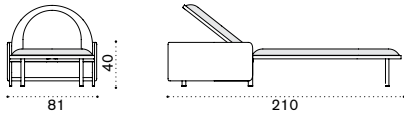

Teak → 19 | Ceramic-stone → 21

Round coffee table Ø 56

Teak → 8 | Ceramic-stone → 9

Oval coffee table 160x80

→ 21

Sun lounger

→ 44

Dining armchair