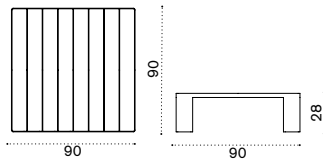

ESTCQD43T5	Warmwhite + pickled teak
ESTCQDGT5	Dark grey + pickled teak
ESTCQD43LN	Warmwhite + slate grey
ESTCQDGLN	Dark grey + slate grey
ESTCQD43LG	Warmwhite + dove grey
ESTCQDGLG	Dark grey + dove grey
COVER214	Rain cover 91 x 91 h27

Teak → 19 | Ceramic-stone → 21