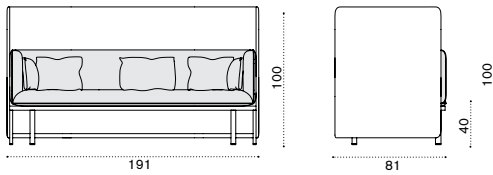

3 seater sofa

→ 50

- ESD3H1WNFD43 Tight natwick + warmwhite
- ESD3H1WNFDG Tight natwick + dark grey
- ESD3H1WNHD43 Wide natwick + warmwhite
- ESD3H1WNHDG Wide natwick + dark grey
- ESCUD3AW25 Cushions, seat+5 back, nature white
- ESCUD3AW28 Cushions, seat+5 back, black stone
- COVER212 Rain cover 192 x 82 h68

Esedra

Luca Nichetto
Collection composed of: 3 seater sofa / lounge armchair / coffee table / square, rectangular and oval dining table / dining armchair / sun lounger.

3 seater high back sofa

→ 53

Item	Description
ESD3H2WNFD43	Tight natwick + warmwhite
ESD3H2WNFDG	Tight natwick + dark grey
ESD3H2WNHD43	Wide natwick + warmwhite
ESD3H2WNHDG	Wide natwick + dark grey
ESCUD3AW25	Cushions, seat+5 back, nature white
ESCUD3AW28	Cushions, seat+5 back, black stone
ESCUTEA25	Headrest cushion, nature white
ESCUTEA28	Headrest cushion, black stone
COVER213	Rain cover 192 x 82 h99