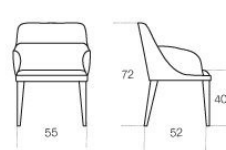

Jackie

Stefano Bigi , 2014

Poltroncina/Sedia imbottita completamente rivestita in tessuto Reggio o in pelle scamosciata nei colori del campionario. Disponibile anche in versione "lounge" con altezza ridotta.

Upholstered armchair/chair completely covered by Reggio fabric or suede, as per samples. Available also in reduced height, as lounge version.

*Dimensioni / Sizes
55 x 52 x 79h cm
55 x 52 x 72h cm Lounge*

Lounge