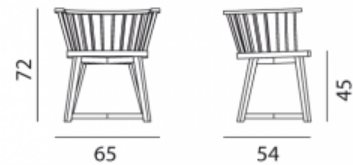

## Gray 24

Collection: Gray / Armchairs  
Design: Paola Navone

Chair in walnut / oak, optional seat cushion in polyurethane foam.  
Available wood finishes: natural lacquered American walnut;  
natural, white, grey, air force blue, black lacquered oak. Optional  
seat cushion with polyurethane foams.