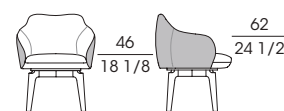

69976
Poltroncina esterno in pelle, interno tessuto o pelle,
base verniciata color bronzo
*Small armchair external in leather, fabric or leather internal,
base painted in a bronze colour*
cm 58 x 60 x h 78
in 22 7/8 x 23 5/8 x h 30 3/4