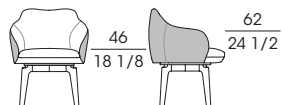

69978
Poltroncina esterno in pelle, interno tessuto o pelle,
base noce canaletto
*Small armchair external in leather, fabric or leather internal,
base in walnut canaletto*
cm 58 x 60 x h 78
in 22 7/8 x 23 5/8 x h 30 3/4