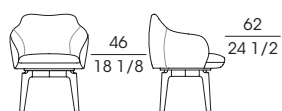

69975
Poltroncina rivestimento tessuto o pelle,
base verniciata color bronzo
*Small armchair upholstery in fabric or leather,
base painted in a bronze colour*
cm 58 x 60 x h 78
in 22 7/8 x 23 5/8 x h 30 3/4