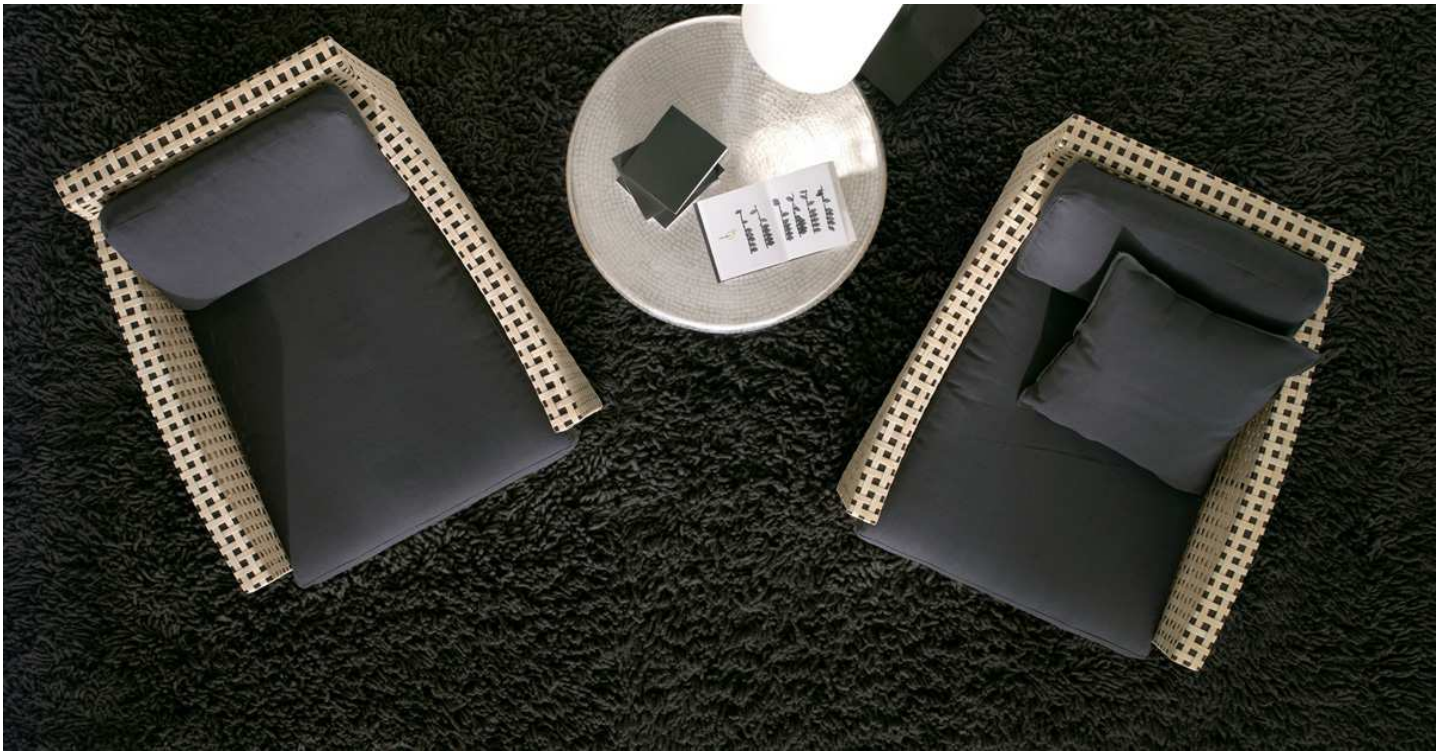

GERVASONI™

Wk 581S1

Collection: Wk / Armchairs
Design: Paola Navone

Armchair in beech woven with natural rawhide.
Available also for the following dimensions: WK 581 S25 (L 180 cm).

Copyright Gervasoni SpA - Tutti i diritti riservati
Viale del Lavoro, 88 - 33050 Pavia di Udine
www.gervasoni1882.com
info@gervasoni1882.com