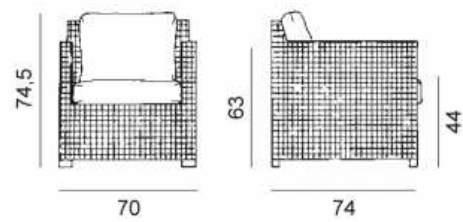

GERVASONI™

Wk 581S1

Collection: Wk / Armchairs
Design: Paola Navone

Armchair in beech woven with natural rawhide.
Available also for the following dimensions: WK 581 S25 (L 180 cm).

Copyright Gervasoni SpA - Tutti i diritti riservati
Viale del Lavoro, 88 - 33050 Pavia di Udine
www.gervasoni1882.com
info@gervasoni1882.com