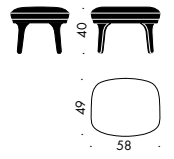

Width: 80 cm / 31.5"

Height: 113 cm / 44.5"

Seat height: 43 cm / 17" (seat slope 5%)

FOOT STOOLS - JH11/JH12

Dept: 49 cm / 19.3"

Width: 58 cm / 22.8"

Height: 40 cm / 15.7"

ENVIRONMENT & TESTS

YELLOW

Shell: Steelcut 435
Cushions: Canvas 414

Ro™ - JH1

Ro™ - JH2

Ro™ - JH11

Ro™ - JH12

Fritz Hansen A/S® - This documentation and the products and designations therein are protected by law, including the Danish Copyright Act, Trademark Act and Marketing Practices Act, and may not be used without prior written authority from Fritz Hansen A/S. Legal proceedings may be instituted against any parties breaching the rights of Fritz Hansen A/S.