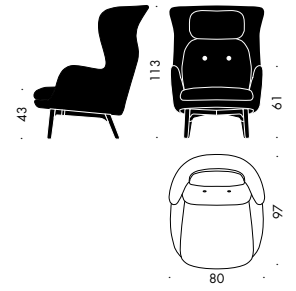

YELLOW

Shell: Steelcut 435
Cushions: Canvas 414

Ro™ - JH1

Ro™ - JH2

Ro™ - JH11

Ro™ - JH12

Fritz Hansen A/S® - This documentation and the products and designations therein are protected by law, including the Danish Copyright Act, Trademark Act and Marketing Practices Act, and may not be used without prior written authority from Fritz Hansen A/S. Legal proceedings may be instituted against any parties breaching the rights of Fritz Hansen A/S.