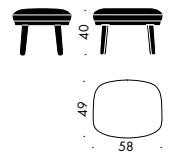

Width: 80 cm / 31.5"

Height: 113 cm / 44.5"

Seat height: 43 cm / 17" (seat slope 5%)

FOOT STOOLS - JH11/JH12

Dept: 49 cm / 19.3"

Width: 58 cm / 22.8"

Height: 40 cm / 15.7"

ENVIRONMENT & TESTS

YELLOW

Shell: Steelcut 435
Cushions: Canvas 414

Ro™ - JH1

Ro™ - JH2

Ro™ - JH11

Ro™ - JH12

Fritz Hansen A/S® - This documentation and the products and designations therein are protected by law, including the Danish Copyright Act, Trademark Act and Marketing Practices Act, and may not be used without prior written authority from Fritz Hansen A/S. Legal proceedings may be instituted against any parties breaching the rights of Fritz Hansen A/S.