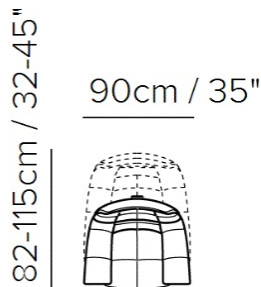

## Furniture Specification

Project:	Tomassini Arredamenti Display
Item:	Armchair and footrest
Qty:	1
Name:	Re-vive Quilted King
Description:	Armchair and footrest covered in leather.
Dimension:	Cm.90x82 / 115x111h armchair   cm.56x42x45h footrest
Finish:	Base and structure in matt black finish; ice gray leather upholstery, with quilting.
Manufacturer:	Natuzzi
Additional Specification:	Fillings and coverings are in accordance with Italian regulations. Any fireproofing or other treatment required by law in other countries must be requested upon ordering and is the responsibility of the final customer.

Sample / Image Reference *(Main picture is indicative)*

Note:

Ice gray leather

Matt black

Signature: \_\_\_\_\_