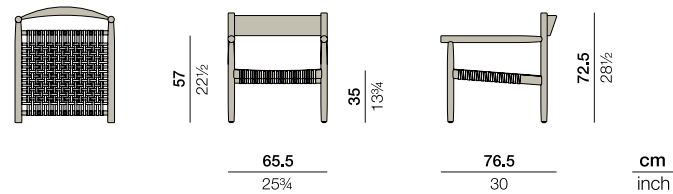

TIBBO

Lounge chair

Design by Edward Barber & Jay Osgerby | Item code: 089005 | Weight 9 kg/20 lbs | Volume 0,36 m³/13 cu ft | COM (Customer Own Material): 2,6 m/to be determined (plain fabric only)

Measurements

Collection: TIBBO combines meticulous craftsmanship, superior comfort and remarkable lightness in a design that's elegant, elemental and global in character. With its distinctive material mix of premium teak, textiles and DEDON fiber for the seats, the collection conveys a warm, calmative and inviting feel. Tables come in four sizes, the longest at 3.38 meters/133".

Lounge chair: Wide and comfy, the TIBBO lounge chair features a rounded, ergonomic backrest. Available in two fibers colors, the chair is most comfortable with its optional cushion, designed to hang over the seat edge.