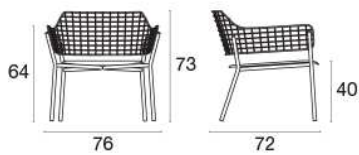

Lounge chair - Lyze

Description

Code: 617

Type: Lounge chair

Line: Lyze

Collection: Advanced

Technical data

Weight: 8,00 Kg

Width: 76 cm

Depth: 72 cm

Height: 73 cm

Stackable: 4

Static Load: 200 Kg

Seat Back Cushion: Yes