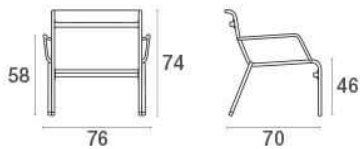

Lounge chair - Kira

Description

Code: 685

Type: Lounge chair

Line: Kira

Collection: Advanced

23 300/70 24 300/75 27 300/72 49 300/71

Technical data

Weight: 6.40 Kg

Width: 76 cm

Depth: 70 cm

Height: 74 cm

Stackable: 4

Static Load: 200 Kg