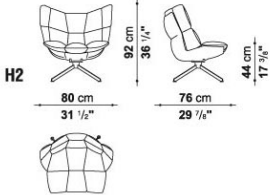

HUSK OUTDOOR

TECHNICAL DRAWINGS

H2

H4