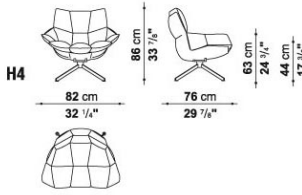

HUSK OUTDOOR

TECHNICAL DRAWINGS

H2

H4