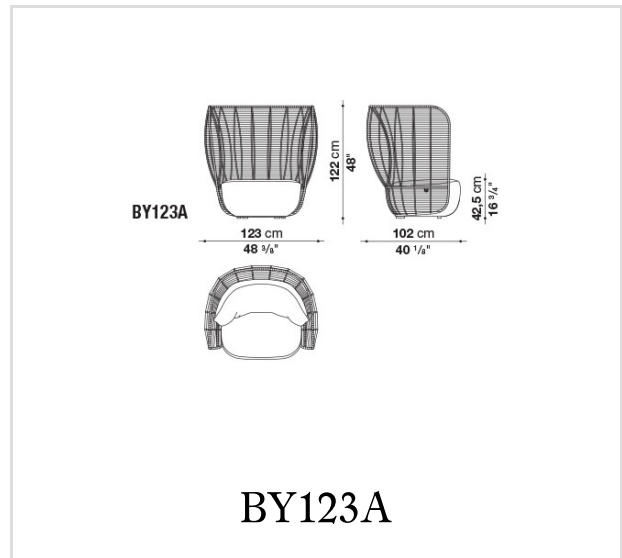

Cover

fabric in limited categories

Technical drawings

B&B Italia reserves the right to make technological and aesthetic improvements to its models, including changes to the sizes and materials, without notice. The technical drawings do not define the details of the product. The measurements shown are indicative and may undergo changes. In particular, the dimensions relevant to the padded parts are subject to usage tolerances over time caused by the normal adjustment of the padding. For the specific information, please contact the dealer closest to you.