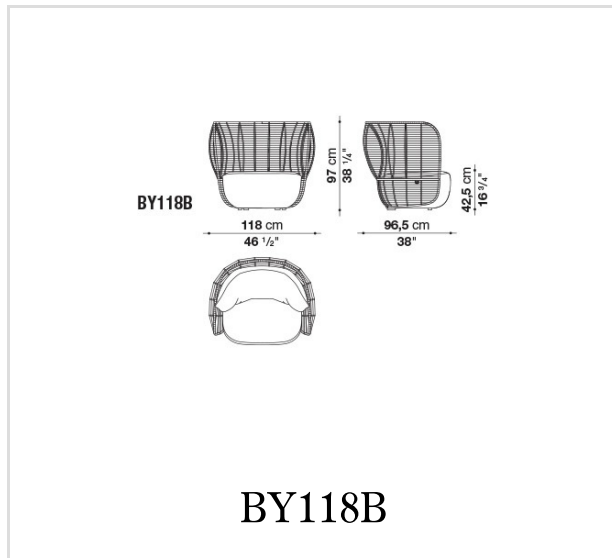

Cover

fabric in limited categories

Technical drawings

B&B Italia reserves the right to make technological and aesthetic improvements to its models, including changes to the sizes and materials, without notice. The technical drawings do not define the details of the product. The measurements shown are indicative and may undergo changes. In particular, the dimensions relevant to the padded parts are subject to usage tolerances over time caused by the normal adjustment of the padding. For the specific information, please contact the dealer closest to you.