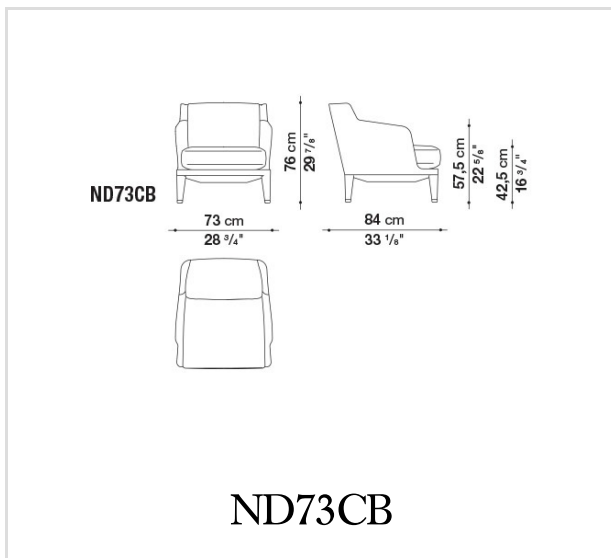


Nidus

ARMCHAIRS

Antonio Citterio

Description

The Nidus collection of upholstered furniture was inspired by the precise need to create a series of formal proposals with a relaxed feel, for moments of socialising and conversation in a harmonious, relaxed setting. Antonio Citterio has achieved this objective by paying great attention to structural details like the embracing shape of the curved sofas, available in two sizes. Together with the absence of arms and the high back, this solution makes it possible to bring people together in a fresh, relaxed and unusual way. This extrovert approach is also embodied by the armchairs, offered in three versions, only one of which with arms, intended as items to be arranged freely. All the Nidus pieces can be complemented by a comfy removable headrest, and have feet upholstered in the same fabric or leather as the seats, with the addition of a small metal detail at the base that is decorative and also guarantees protection against impacts.

Technical information

Technical drawings

B&B Italia reserves the right to make technological and aesthetic improvements to its models, including changes to the sizes and materials, without notice. The technical drawings do not define the details of the product. The measurements shown are indicative and may undergo changes. In particular, the dimensions relevant to the padded parts are subject to usage tolerances over time caused by the normal adjustment of the padding. For the specific information, please contact the dealer closest to you.