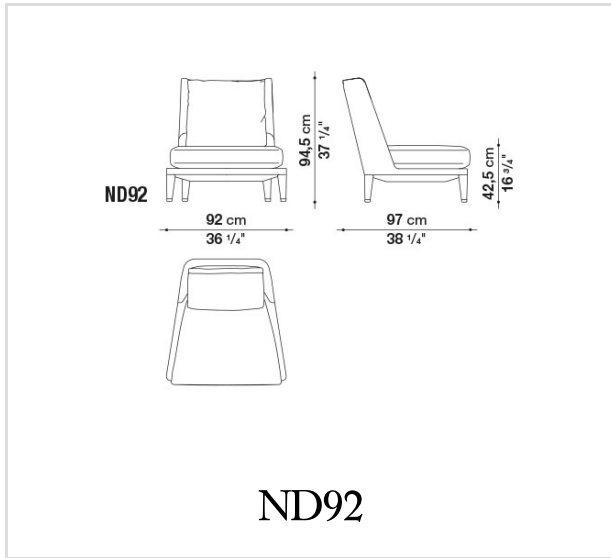


Nidus

ARMCHAIRS

Antonio Citterio

Description

The Nidus collection of upholstered furniture was inspired by the precise need to create a series of formal proposals with a relaxed feel, for moments of socialising and conversation in a harmonious, relaxed setting. Antonio Citterio has achieved this objective by paying great attention to structural details like the embracing shape of the curved sofas, available in two sizes. Together with the absence of arms and the high back, this solution makes it possible to bring people together in a fresh, relaxed and unusual way. This extrovert approach is also embodied by the armchairs, offered in three versions, only one of which with arms, intended as items to be arranged freely. All the Nidus pieces can be complemented by a comfy removable headrest, and have feet upholstered in the same fabric or leather as the seats, with the addition of a small metal detail at the base that is decorative and also guarantees protection against impacts.

Technical information

Technical drawings

B&B Italia reserves the right to make technological and aesthetic improvements to its models, including changes to the sizes and materials, without notice. The technical drawings do not define the details of the product. The measurements shown are indicative and may undergo changes. In particular, the dimensions relevant to the padded parts are subject to usage tolerances over time caused by the normal adjustment of the padding. For the specific information, please contact the dealer closest to you.