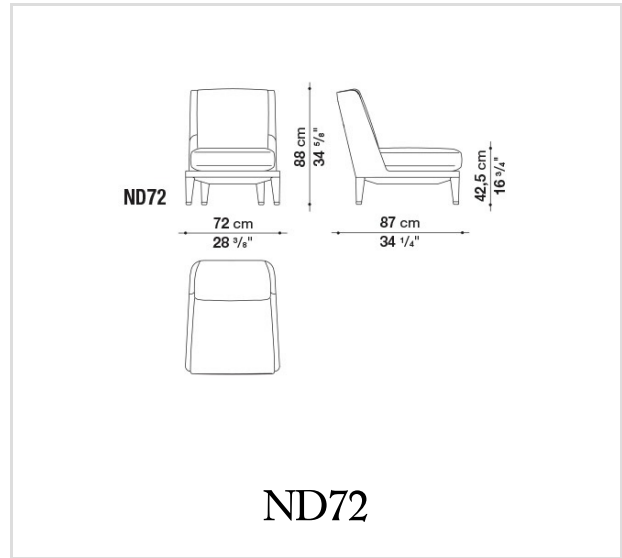


Nidus

ARMCHAIRS

Antonio Citterio

Description

The Nidus collection of upholstered furniture was inspired by the precise need to create a series of formal proposals with a relaxed feel, for moments of socialising and conversation in a harmonious, relaxed setting. Antonio Citterio has achieved this objective by paying great attention to structural details like the embracing shape of the curved sofas, available in two sizes. Together with the absence of arms and the high back, this solution makes it possible to bring people together in a fresh, relaxed and unusual way. This extrovert approach is also embodied by the armchairs, offered in three versions, only one of which with arms, intended as items to be arranged freely. All the Nidus pieces can be complemented by a comfy removable headrest, and have feet upholstered in the same fabric or leather as the seats, with the addition of a small metal detail at the base that is decorative and also guarantees protection against impacts.

Technical information

Technical drawings

B&B Italia reserves the right to make technological and aesthetic improvements to its models, including changes to the sizes and materials, without notice. The technical drawings do not define the details of the product. The measurements shown are indicative and may undergo changes. In particular, the dimensions relevant to the padded parts are subject to usage tolerances over time caused by the normal adjustment of the padding. For the specific information, please contact the dealer closest to you.