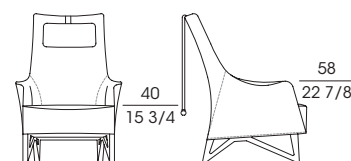

Stool with frame in multi-layer poplar wood and the feet in solid walnut canaletto wood. The padding in flexible multi-density polyurethane is covered with removable fabric or leather.

SF **63910**

Poltrona con cuscino. Base in noce canaletto, rivestimento in tessuto o pelle con profilo in pelle  
*Armchair with cushion. Base in walnut canaletto, covered in fabric or leather with leather piping*  
cm 71 x 78 x h 77  
in 28 x 30 3/4 x h 30 3/8

SF **63930**

Bergère con cuscino. Base in noce canaletto, rivestimento in tessuto o pelle con profilo in pelle  
*Wing chair with cushion. Base in walnut canaletto, covered in fabric or leather with leather piping*  
cm 69 x 87 x h 112  
in 27 1/8 x 34 1/4 x h 44 1/8