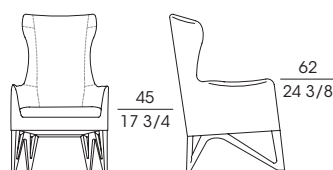

SF **63930**

Bergère con cuscino. Base in noce canaletto, rivestimento in tessuto o pelle con profilo in pelle
Wing chair with cushion. Base in walnut canaletto, covered in fabric or leather with leather piping
cm 69 x 87 x h 112
in 27 1/8 x 34 1/4 x h 44 1/8