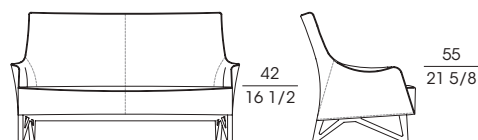

SF **63943**

Divano a due posti, rivestimento tessuto o pelle con profilo in pelle
Two-seat sofa, fabric or leather upholstery with leather piping
cm 167 x 85 x h 95
in 65 3/4 x 33 1/2 x h 37 1/2

SF **62941**

Poggiatesta in tessuto o pelle
Headrest in fabric or leather
cm 32 x 13 x h 7
in 12 5/8 x 5 1/8 x h 2 3/4