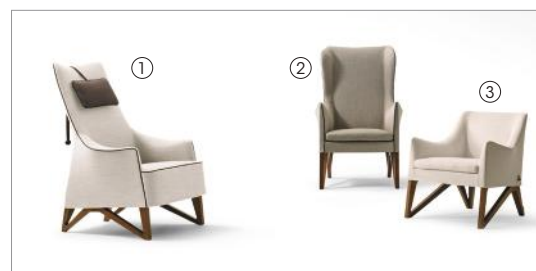

1 Mobius 63940 lavello 8709/leather 9122 headrest 62941 lavello 8717/leather 9122 fin.11 2 Mobius 63930 fanello 7779/leather 9122 fin.11 3 Mobius 63910 lavello 8710/leather 9108 fin.11

11 2W 2Z