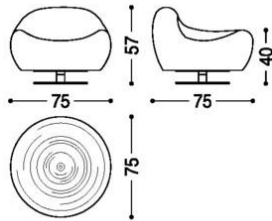

**RIVA 1920
MAUI**

Poltrona Maui
Maui Armchair

Poltrona Maui – base in metallo
Maui Armchair – metal base

Poltrona Maui Soft
Maui Soft Armchair

FINITURE POLTRONA MAUI

MAUI ARMCHAIR FINISHINGS

MATERIALI

MATERIALS