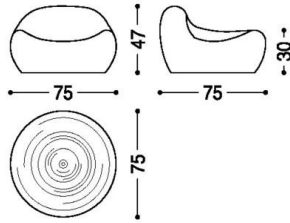

**RIVA 1920
MAUI**

Poltrona Maui
Maui Armchair

Poltrona Maui – base in metallo
Maui Armchair – metal base

Poltrona Maui Soft
Maui Soft Armchair

FINITURE POLTRONA MAUI

MAUI ARMCHAIR FINISHINGS

MATERIALI

MATERIALS