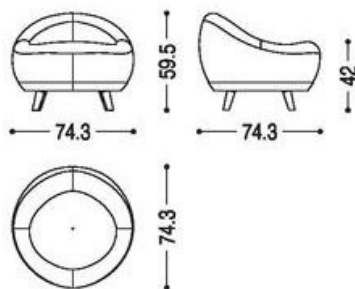

**RIVA 1920
MAUI**

Poltrona Maui
Maui Armchair

Poltrona Maui – base in metallo
Maui Armchair – metal base

Poltrona Maui Soft
Maui Soft Armchair

FINITURE POLTRONA MAUI

MAUI ARMCHAIR FINISHINGS

MATERIALI

MATERIALS