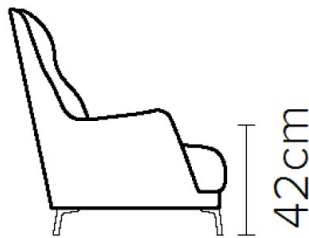

Furniture Specification

Project: Tomassini Arredamenti Display

Item: Armchair
Qty: 1

Name: Leyra

Description: Armchair covered in fabric with metal feet.

Dimension: Cm.90x100x105h

Finish: Covered in blue jeans colored fabric; feet in black chrome finish.

Sample / Image Reference *(Main Picture is indicative)*

90cm

100cm

100cm

Note:

Blue jeans colored fabric.

Black chrome