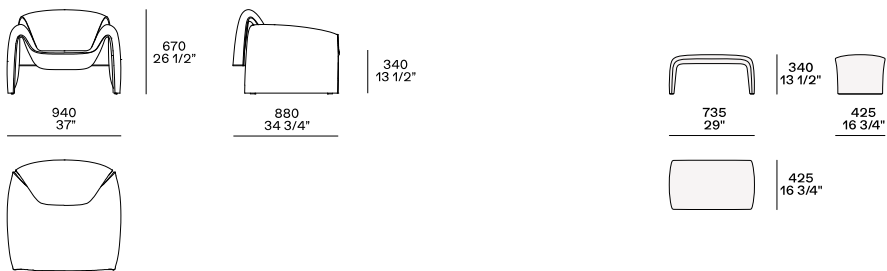

DESCRIPTION

Typology	Armchair
Structure	Steel with seat supported by elastic belts and joints between backrest and aluminium seat
Seat / Backrest	Moulded flexible polyurethane
Final cover	Not removable cover in fabric or leather

DIMENSIONS